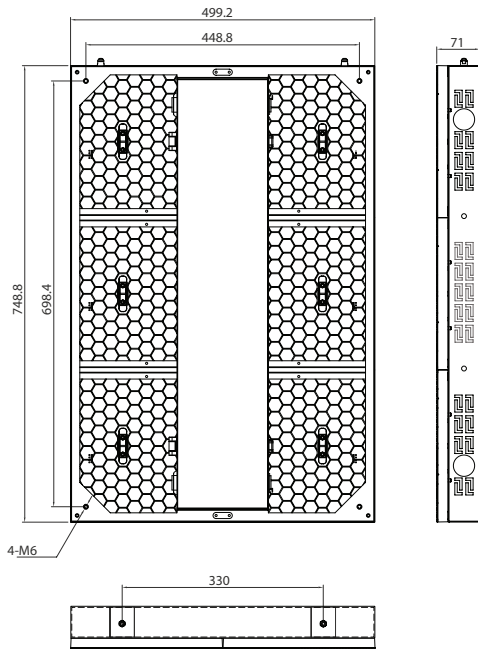

HD Indoor Fixed Installation

Front Service and Installation

HD Indoor Fixed Installation

A permanently installed LED display requires a high quality panel with durability and superior image quality.

HD Indoor Fixed Installation LED Panel Specifications

STANDARD

MODEL	H3I	H4I
PIXEL PITCH	3	4
PANEL WEIGHT (lbs)	18.74	17.64
PANEL DIMENSIONS (w x h)	576 x 576mm	512 x 512mm
PANEL RESOLUTION (w x h)	192 x 192px	128 x 128px
MODULE DIMENSIONS (w x h)	192 x 192mm	256 x 128mm
MODULE RESOLUTION (w x h)	64 x 64px	64 x 64px
BRIGHTNESS (nits)	1100	1300
MAINTENANCE	Rear	Rear
DIODE TYPE	SMD	SMD
MAX POWER (W/sqm)	650	430
AVERAGE POWER (W/sqm)	230	130
VIEWING ANGLE (H)	140	140
VIEWING ANGLE (V)	140	140
REFRESH RATE	≤ 1920Hz	≤ 1920Hz
GREY (bit)	14	14

LIGHTWEIGHT

MODEL	HL28I	HL28IV	HL31I	HL39I	HL39IV	HL48I
PIXEL PITCH	2.84	2.84	3.1	3.9	3.9	4.8
PANEL ORIENTATION	H	V	H	H	V	H
PANEL WEIGHT	23	23	23	23	23	23
PANEL DIMENSIONS (w x h)	500 x 500mm	500 x 1000mm	500 x 750mm	500 x 750mm	500 x 1000mm	500 x 750mm
PANEL RESOLUTION (w x h)	176 x 176px	176 x 352px	160 x 240px	128 x 192px	128 x 384px	104 x 156px
MODULE DIMENSIONS (w x h)	250 x 250mm	250 x 250mm	250 x 250mm	250 x 250mm	250 x 250mm	250 x 250mm
MODULE RESOLUTION (w x h)	88 x 88px	88 x 88 px	80 x 80 px	64 x 64px	64 x 64px	52 x 52px
BRIGHTNESS (nits)	1200	1200	1000	1000	1000	1000
MAINTENANCE	Front	Front	Front/Rear	Front/Rear	Front/Rear	Front/Rear
DIODE TYPE	SMD 2020	SMD 2020	SMD 2020	SMD 2020	SMD 2020	SMD 2020
MAX POWER (W/sqm)	500	500	540	520	520	480
AVERAGE POWER (W/sqm)	183	183	135	130	130	120
VIEWING ANGLE (H)	160	160	160	160	160	160
VIEWING ANGLE (V)	160	160	160	160	160	160
REFRESH RATE	≤ 1920Hz	≤ 1920Hz	≤ 1920Hz	≤ 1920Hz	≤ 1920Hz	≤ 1920Hz
GREY (bit)	12	12	16	16	16	16