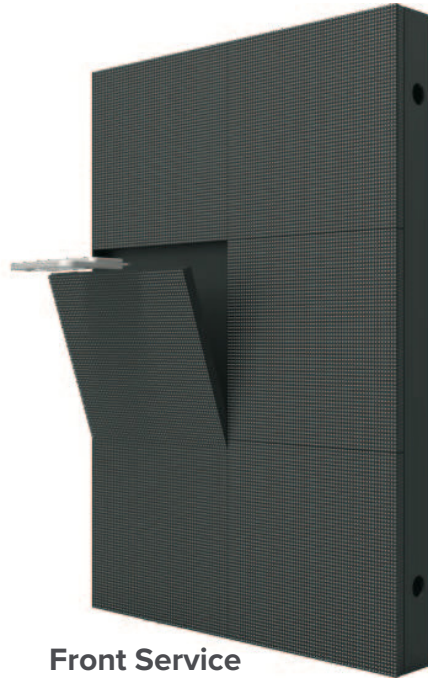

HD Indoor Fixed Installation

Front Service and Installation

HD Indoor Fixed Installation

A permanently installed LED display requires a high quality panel with durability and superior image quality.

HD Indoor Fixed Installation LED Panel Specifications

STANDARD

MODEL	H3I	H4I
PIXEL PITCH	3	4
PANEL WEIGHT (lbs)	18.74	17.64
PANEL DIMENSIONS (w x h)	576 x 576mm	512 x 512mm
PANEL RESOLUTION (w x h)	192 x 192px	128 x 128px
MODULE DIMENSIONS (w x h)	192 x 192mm	256 x 128mm
MODULE RESOLUTION (w x h)	64 x 64px	64 x 64px
BRIGHTNESS (nits)	1100	1300
MAINTENANCE	Rear	Rear
DIODE TYPE	SMD	SMD
MAX POWER (W/sqm)	650	430
AVERAGE POWER (W/sqm)	230	130
VIEWING ANGLE (H)	140	140
VIEWING ANGLE (V)	140	140
REFRESH RATE	≤ 1920Hz	≤ 1920Hz
GREY (bit)	14	14

LIGHTWEIGHT

MODEL	HL28I	HL28IV	HL31I	HL39I	HL39IV	HL48I
PIXEL PITCH	2.84	2.84	3.1	3.9	3.9	4.8
PANEL ORIENTATION	H	V	H	H	V	H
PANEL WEIGHT	23	23	23	23	23	23
PANEL DIMENSIONS (w x h)	500 x 500mm	500 x 1000mm	500 x 750mm	500 x 750mm	500 x 1000mm	500 x 750mm
PANEL RESOLUTION (w x h)	176 x 176px	176 x 352px	160 x 240px	128 x 192px	128 x 384px	104 x 156px
MODULE DIMENSIONS (w x h)	250 x 250mm	250 x 250mm	250 x 250mm	250 x 250mm	250 x 250mm	250 x 250mm
MODULE RESOLUTION (w x h)	88 x 88px	88 x 88 px	80 x 80 px	64 x 64px	64 x 64px	52 x 52px
BRIGHTNESS (nits)	1200	1200	1000	1000	1000	1000
MAINTENANCE	Front	Front	Front/Rear	Front/Rear	Front/Rear	Front/Rear
DIODE TYPE	SMD 2020	SMD 2020	SMD 2020	SMD 2020	SMD 2020	SMD 2020
MAX POWER (W/sqm)	500	500	540	520	520	480
AVERAGE POWER (W/sqm)	183	183	135	130	130	120
VIEWING ANGLE (H)	160	160	160	160	160	160
VIEWING ANGLE (V)	160	160	160	160	160	160
REFRESH RATE	≤ 1920Hz	≤ 1920Hz	≤ 1920Hz	≤ 1920Hz	≤ 1920Hz	≤ 1920Hz
GREY (bit)	12	12	16	16	16	16